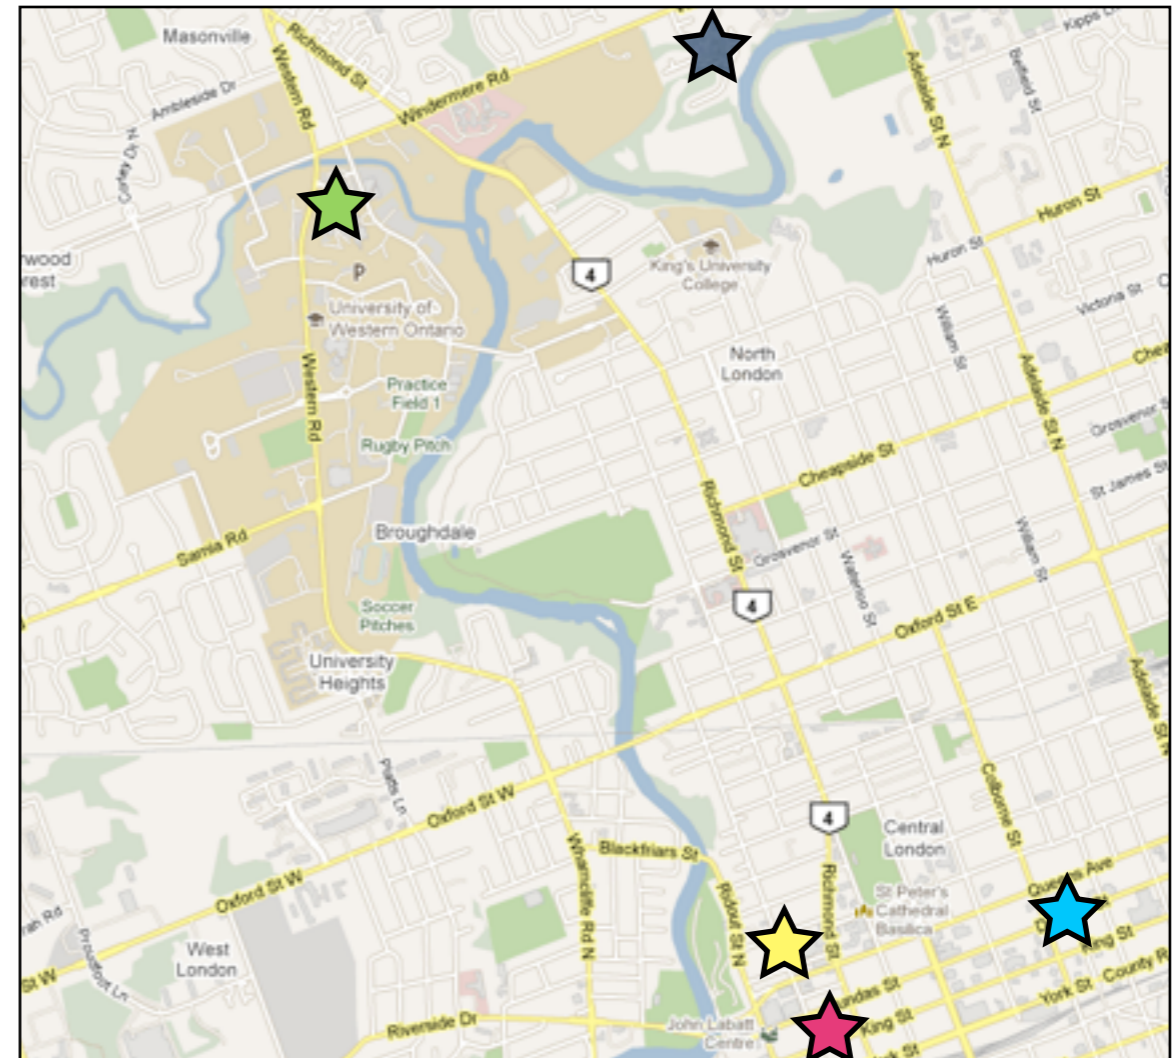

THE IVEY MBA
ASSOCIATION

Life Outside of Cases

Housing, Clubs, Trips, Tips and Tricks

THE IVEY MBA ASSOCIATION

Housing

- Downtown ★
- Close to nightlife
- More housing options
- Near Campus ★
- Close to class
- \$13 Cab Rides

Housing

- Popular Buildings:

- Windermere Apartments 
- Bayfield Hall 
- Renaissance 
- Harriston 
- City Place 

THE IVEY MBA ASSOCIATION

Clubs

- Consulting
- Finance
- Marketing and Sales
- Entrepreneurship
- Business in Asia
- Business Technology
- Analytics
- Energy & Resources
- Health Sector
- Investing
- Ivey Circle
- Media
- Public Speaking
- Real-Estate
- Rugby
- Sustainability
- Women in Management
- Global Events
- Wine and Spirits
- Hockey
- Intramural Sports

Trips

- Study Trips
 - China Study Trip Elective (approx. 80 persons)
 - India Study Trip Elective (approx. 30 persons)
- Special Interest Trips
 - Net Impact Conference - University of Oregon
 - Cyberposium 17 - Harvard University
 - MBA Games - University of Alberta

THE IVEY MBA ASSOCIATION

Trips - Leader

Trips - China Teaching Project

- Student-run teaching initiative: a case-based, undergraduate business course at top Chinese schools
 - Learning to teach the case method
 - Developing curriculum and lectures
 - Facilitate case discussions
- Unique opportunity to positively impact future business leaders in China by exposing them to Ivey's case-based teaching methodology and Cross-Enterprise Leadership principles
- Opportunity to represent Ivey internationally and reinforce MBA program learnings
- Chance to strengthen communication and project management skills and improve cross-cultural awareness