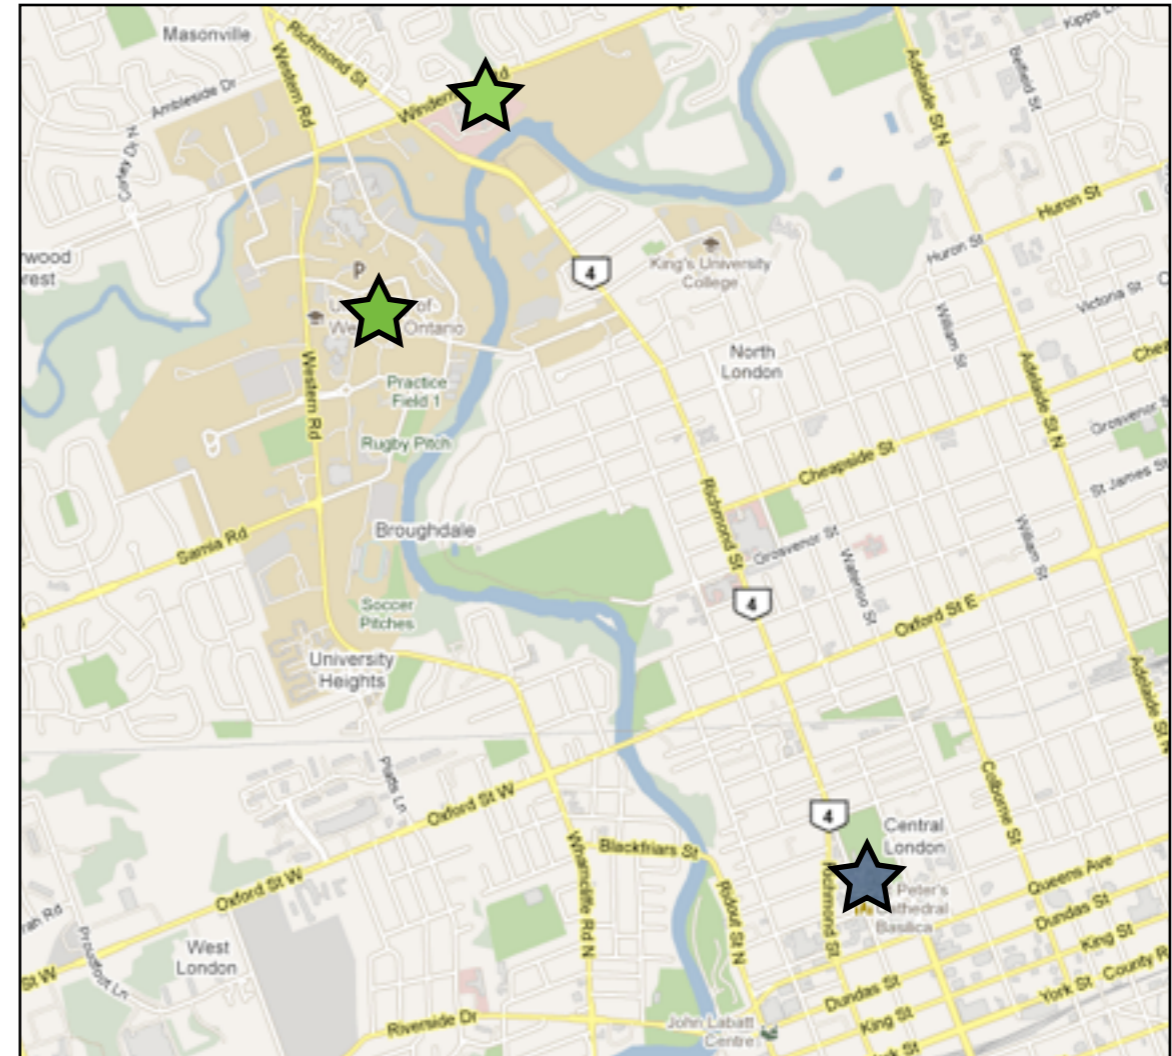

THE IVEY MBA
ASSOCIATION

Life Outside of Cases

Housing, Clubs, Trips, Tips and Tricks

THE IVEY MBA ASSOCIATION

Housing

- Downtown ★
- Close to nightlife
- More housing options
- Near Campus ★
- Close to class
- \$13 Cab Rides

Housing

- Popular Buildings:

- Windermere Apartments 
- Bayfield Hall 
- Renaissance 
- Harriston 
- City Place 

THE IVEY MBA ASSOCIATION

Clubs

- Consulting
- Finance
- Marketing and Sales
- Entrepreneurship
- Business in Asia
- Business Technology
- Analytics
- Energy & Resources
- Health Sector
- Investing
- Ivey Circle
- Media
- Public Speaking
- Real-Estate
- Rugby
- Sustainability
- Women in Management
- Global Events
- Wine and Spirits
- Hockey
- Intramural Sports

Trips

- Study Trips
 - China Study Trip Elective (approx. 80 persons)
 - India Study Trip Elective (approx. 30 persons)
- Special Interest Trips
 - Net Impact Conference - University of Oregon
 - Cyberposium 17 - Harvard University
 - MBA Games - University of Alberta

THE IVEY MBA ASSOCIATION

Trips - Leader

Trips - China Teaching Project

- Student-run teaching initiative: a case-based, undergraduate business course at top Chinese schools
 - Learning to teach the case method
 - Developing curriculum and lectures
 - Facilitate case discussions
- Unique opportunity to positively impact future business leaders in China by exposing them to Ivey's case-based teaching methodology and Cross-Enterprise Leadership principles
- Opportunity to represent Ivey internationally and reinforce MBA program learnings
- Chance to strengthen communication and project management skills and improve cross-cultural awareness